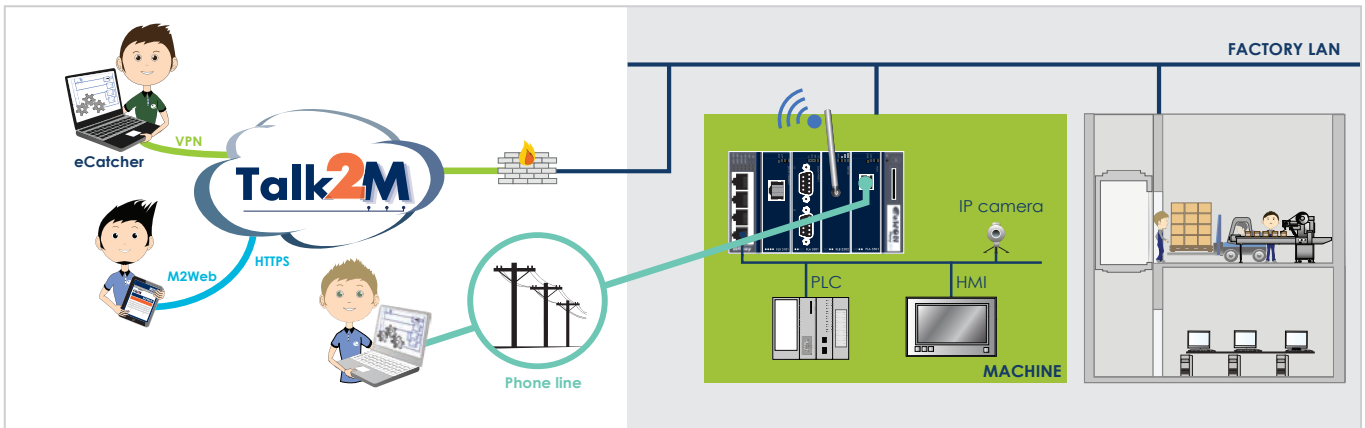

Back up PSTN modem for your remote sites.

Technical characteristics:

Modem standards	V.92/56K, V.34/33.6K, V.32bis/14.4K and V.22bis/2400 bps	
Data compression	V.44 and V.42bis, MNP 5	
Modem	Telecom approved in more than 50 countries including United States, Europe, Japan, China, etc.	
Connector	RJ11; 2 lines (tip, ring)	
Indicator	Front plate LED: Status, Activity	
Certifications		
CE	Compliant with	EMC Directive 2004/108/EC R&TTE Directive 1999/05/EC RoHS Directive 2011/65/EU REACH
	According to standards	EMC emission class A; Safety: EN60950
FCC	Compliant with	FCC part 68
IC	Compliant with	IC (Industry Canada)
Japan	Conform to	Japan standards
Safety	Conform to	EN60950-1; UL60950-1; CSA-C22.2 n° 60950-1-07 UL marked: file number #350576 CB Certificate n° DK-29479-A1-UL

Ordering Ref.:

FLA3501